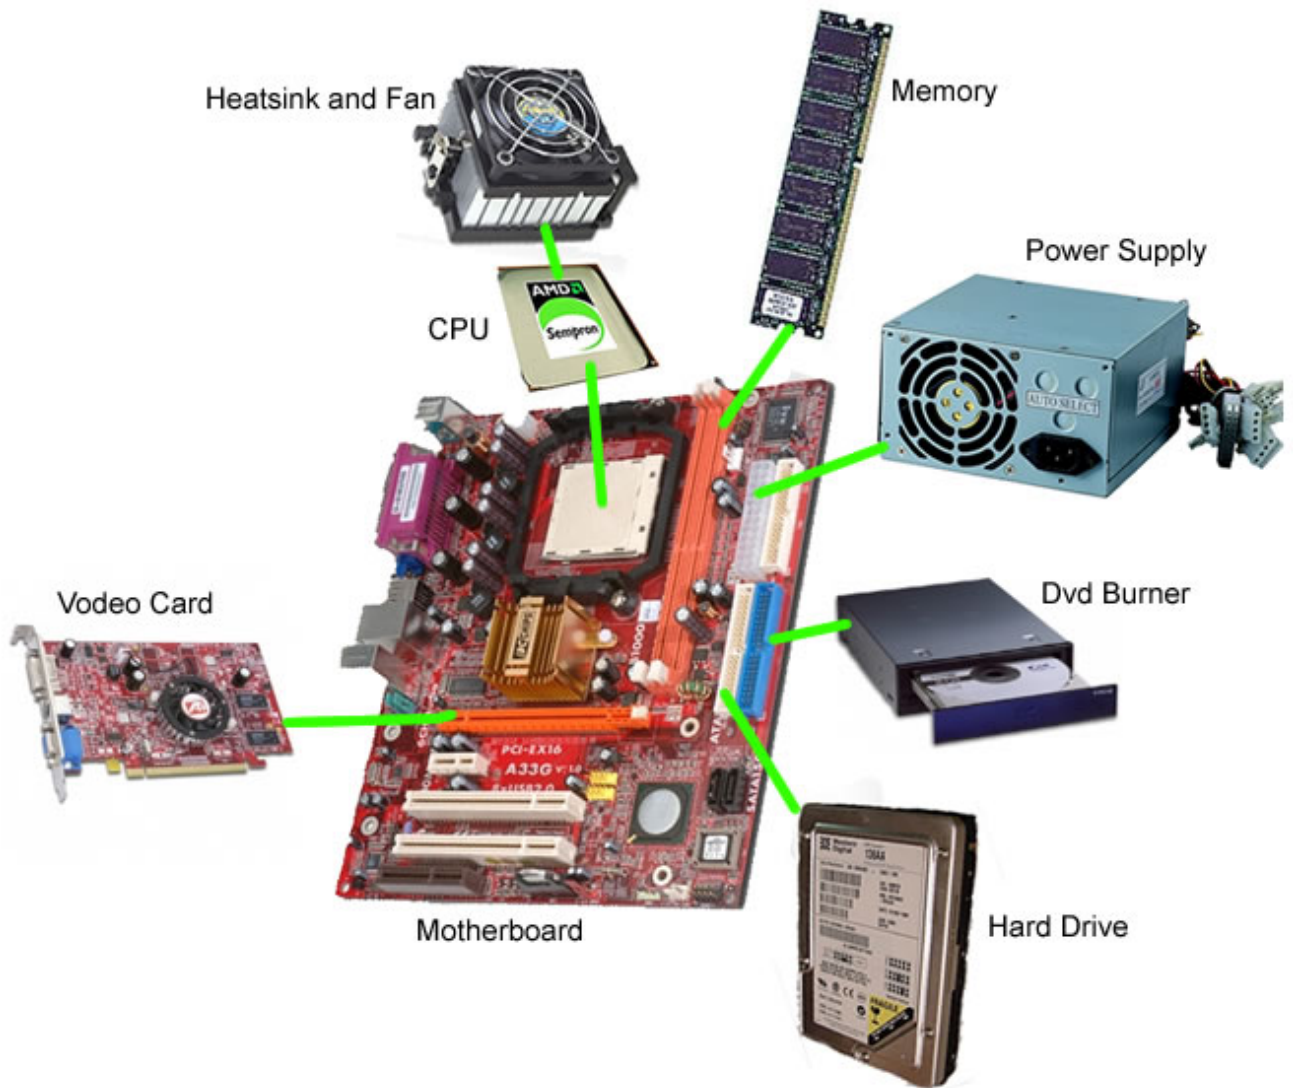

0-WEB.ru

[Install Tablet Pc Components Windows 7 Embedded](#)

[Install Tablet Pc Components Windows 7 Embedded](#)

0-WEB.ru

---

1 Extract the needed CAB files from the ISO and the place them on the live image, for example in C:Temp.. Tablet PC components in Windows Vista include integrated pen support, touch-screen support, digital-ink input, snipping tool, handwriting recognition technologies, and innovative hardware.. Examples: LaserJet Pro P1102 paper jam, EliteBook 840 G3 bios update  
We apologize for this inconvenience and are addressing the issue.

The Tablet PC Optional Components is the only component that won't install as I tested all of the others and they work fine..  
exe file in that folder to reconstitute the ISO file  
The problem:Let's say you've installed Windows Embedded Standard 7 with SP1 (from here on: WES7), and added only the Feature Packs and Drivers that you thought were enough.

[aiseesoft total video converter product key download free for android](#)

[Free download Magazine Manager](#)

It identifies latest versions and prompts to download appropriate software and images for your devices.. Modify your browsers settings to allow Javascript to execute HP ThinUpdate is an integrated solution for downloading software components, and ready to use OS images for HP thin clients.. Opening the INF file inside the CAB can give you a better hint of what the package actually contains.. In most cases, Tablet PC Optional Components should be installed and enabled by default.. All other features such as Windows Media Center will be deactivated If you continue to use this site we will assume that you are happy with it.