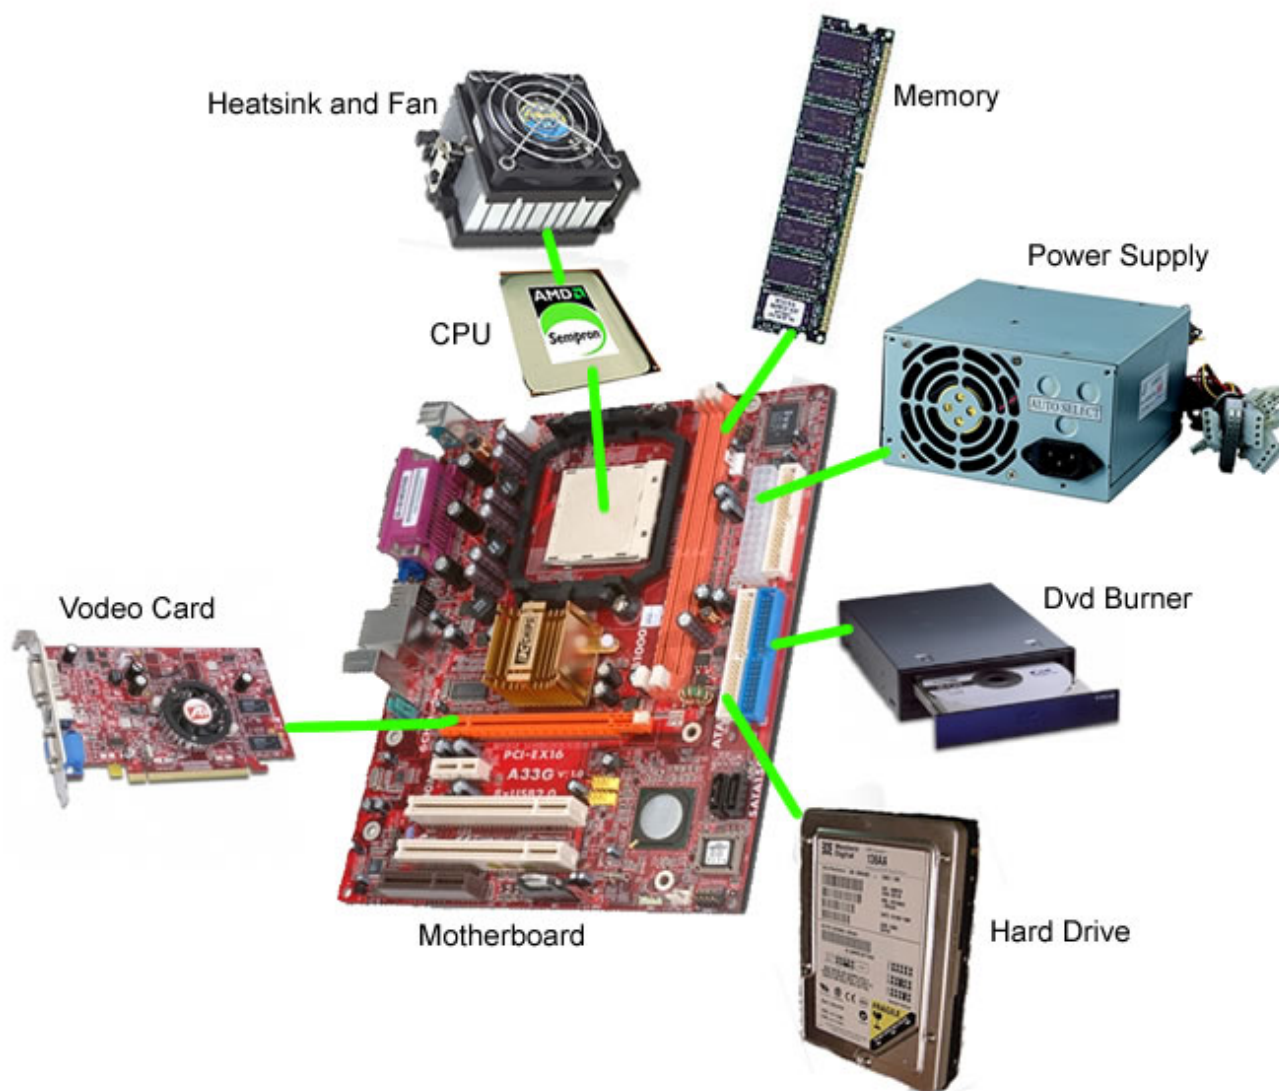

0-WEB.ru

[Install Tablet Pc Components Windows 7 Embedded](#)

[Install Tablet Pc Components Windows 7 Embedded](#)

0-WEB.ru

---

1 Extract the needed CAB files from the ISO and the place them on the live image, for example in C:Temp.. Tablet PC components in Windows Vista include integrated pen support, touch-screen support, digital-ink input, snipping tool, handwriting recognition technologies, and innovative hardware.. Examples: LaserJet Pro P1102 paper jam, EliteBook 840 G3 bios update  
We apologize for this inconvenience and are addressing the issue.

The Tablet PC Optional Components is the only component that won't install as I tested all of the others and they work fine..  
exe file in that folder to reconstitute the ISO file  
The problem:Let's say you've installed Windows Embedded Standard 7 with SP1 (from here on: WES7), and added only the Feature Packs and Drivers that you thought were enough.

[aiseesoft total video converter product key download free for android](#)

[Free download Magazine Manager](#)

It identifies latest versions and prompts to download appropriate software and images for your devices.. Modify your browsers settings to allow Javascript to execute HP ThinUpdate is an integrated solution for downloading software components, and ready to use OS images for HP thin clients.. Opening the INF file inside the CAB can give you a better hint of what the package actually contains.. In most cases, Tablet PC Optional Components should be installed and enabled by default.. All other features such as Windows Media Center will be deactivated If you continue to use this site we will assume that you are happy with it.